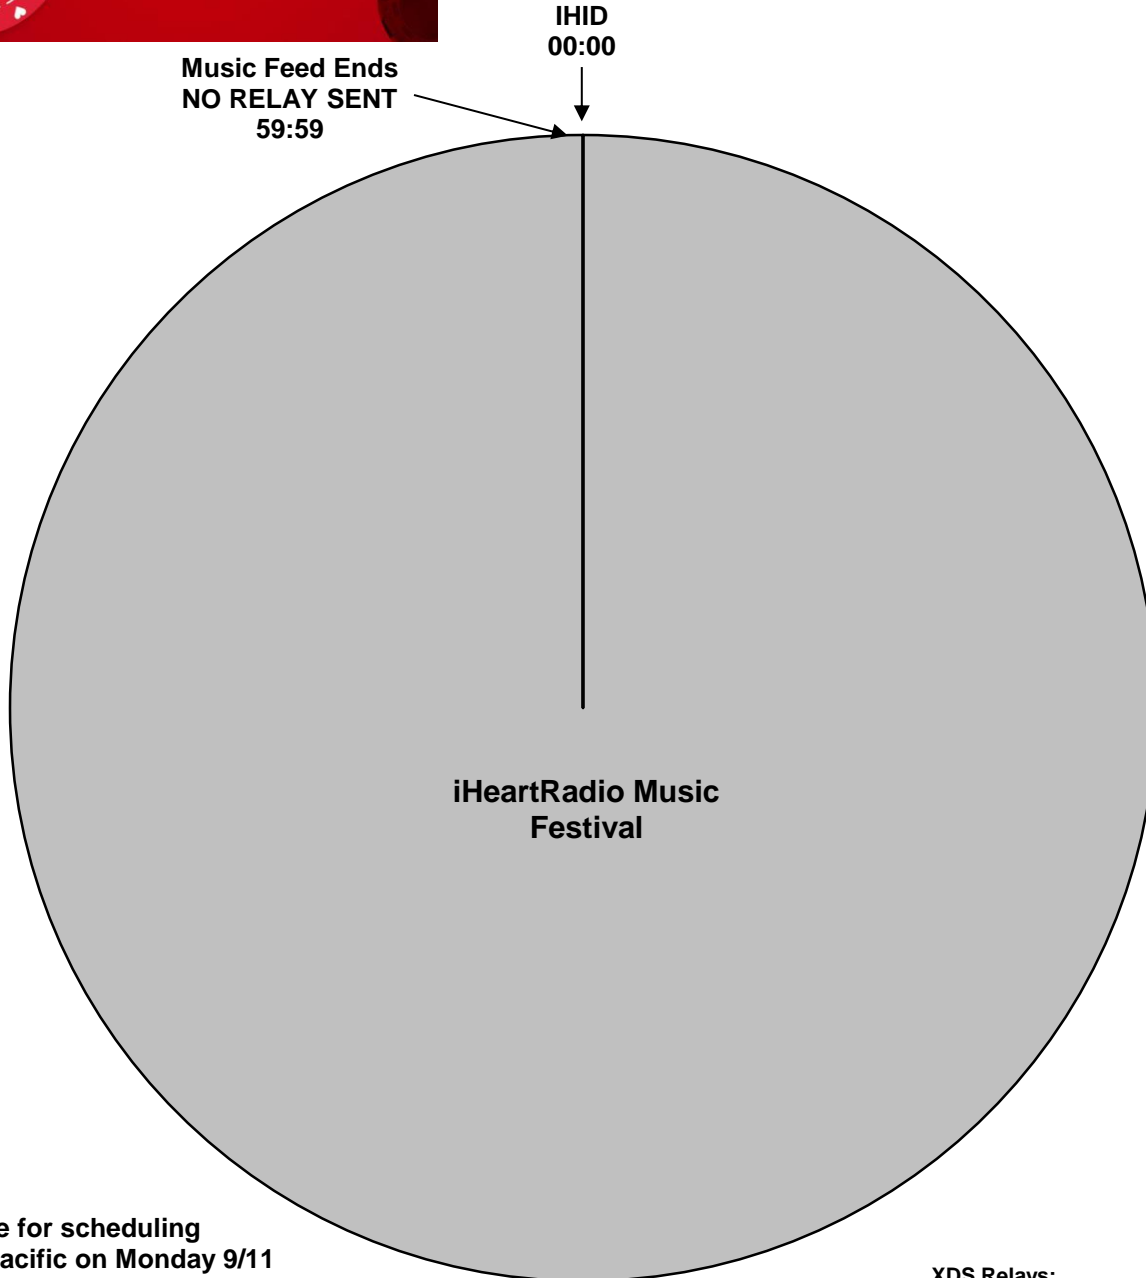

**iHeartRadio Music Festival 2017**  
**XDS Program: IHMF - 2017 (PID 1081)**  
**Effective Date: Friday, September 22nd, 2017**  
**Premiere XDS PRO4-P Satellite**  
**10:00 PM - 4:00 AM Eastern**  
**9:00 PM - 3:00 AM Central**  
**8:00PM - 2:00 AM Mountain**  
**7:00 PM - 1:00 AM Pacific**  
**Hour 6 of 6**

**XDS Relays:**  
**IHSOS – Start of Show (1st Hour Only)**  
**IHLOCAL - Local Break**  
**IHREJOIN - Rejoins Program**  
**IHID - (:05) Produced Legal ID**  
**IHLINER - (:05) Produced Local Liner**  
**IHEOS – End of Show (WILL FIRE AT END OF STAGE FEED - NOT AT END OF PID)**

**Legal ID Cue will be triggered as close to the top of hour as practical. First Hour has no ID at start of show.**

**Up to 3 Floating Liners Per Hour**

**It is HIGHLY RECOMMENDED that you schedule a board operator for the evening and run a local delay.**